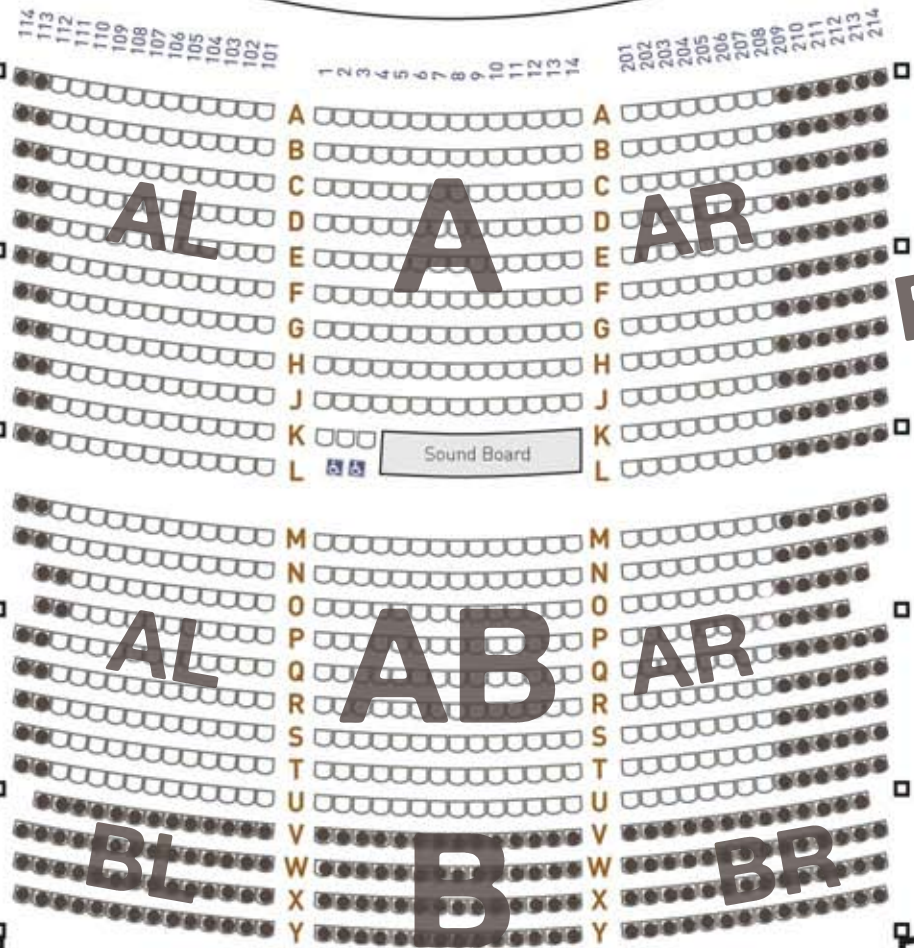

CHAUTAUQUA AUDITORIUM

-  Theater Seat
-  Accessible & Companion Locations
-  Wooden Bench
-  Post

Restrooms are located in the Dining Hall

STAGE

 SOUTH ENTRANCE

RAMP

EXIT

NORTH ENTRANCE

BL

AL

A

AR

BR

GA

AL

AB

AR

GA

BL

B

BR

EXIT

EXIT

EXIT